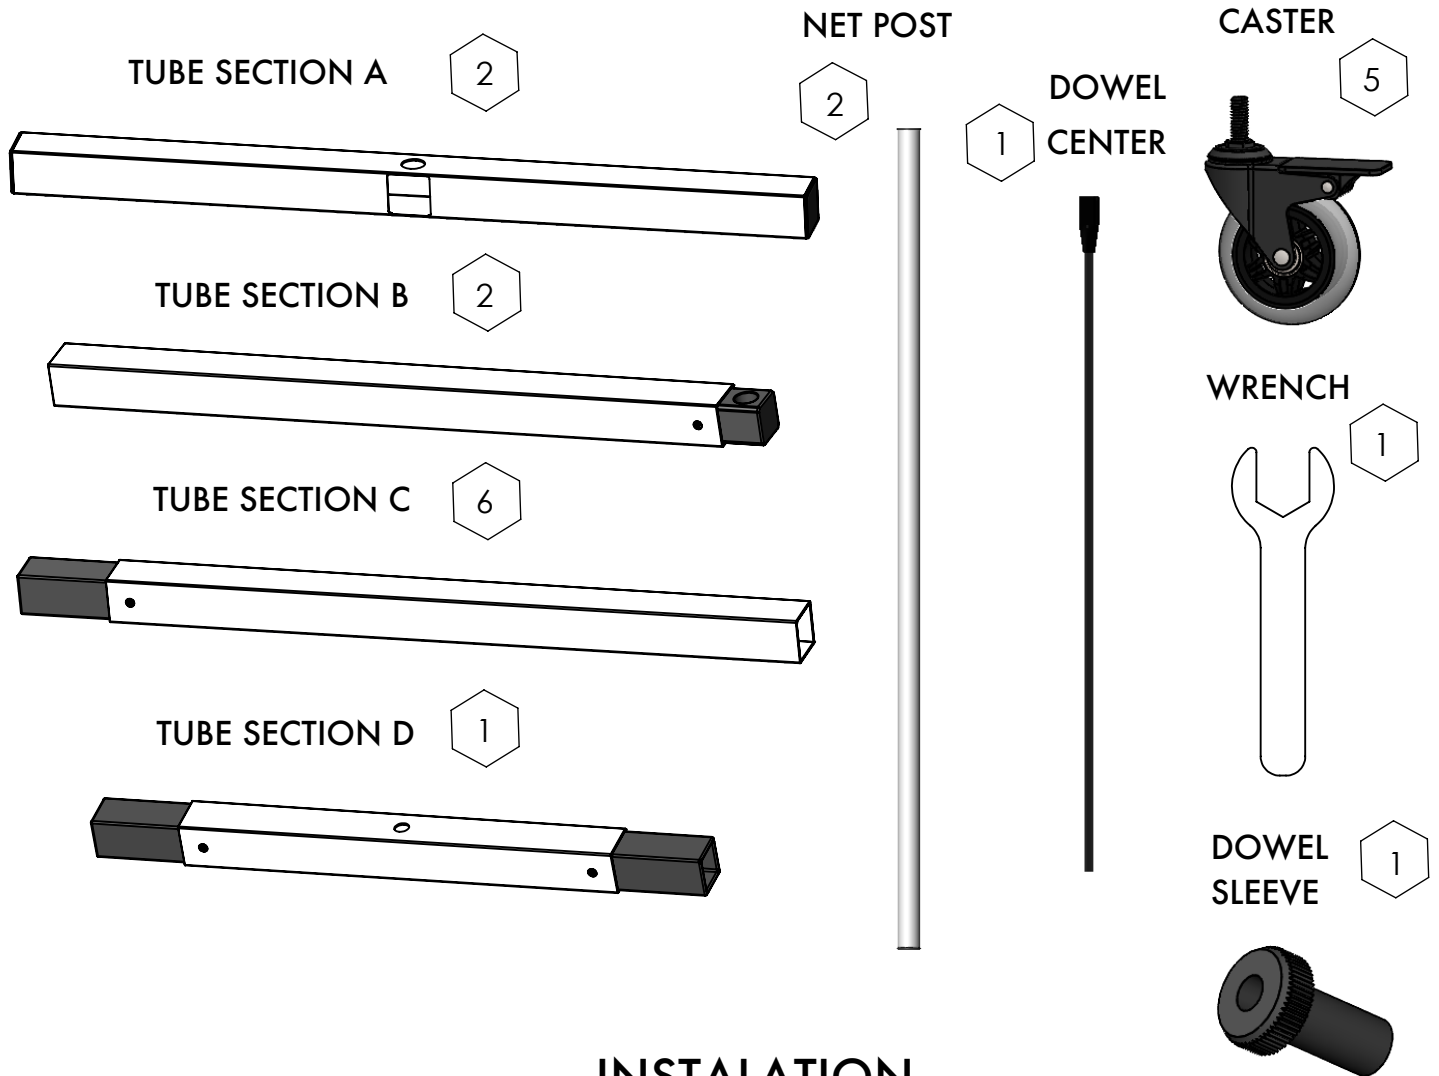

DOMINATOR

ROLLING PICKLEBALL NET COMPONENTS

INSTALATION